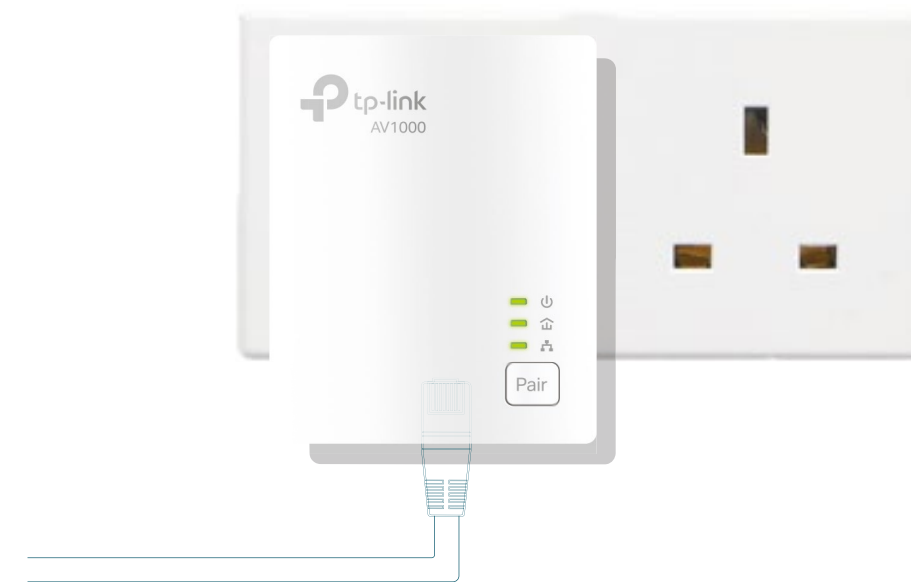

Highlights

Get Reliable Gigabit Network from Any Outlet

The AV1000 Gigabit Powerline Starter Kit brings internet to any area with a power outlet using your home's electrical wiring.

- No need for new wires or drilling
- Network passes through walls and floors

Plug and Play

Powerline adapters and extenders must be deployed in a set of two or more, and be connected to the same electrical circuit.

Highlights

HomePlug AV2 Standard Compliant

The HomePlug AV2 standard creates high-speed data transfer rates of up to 1000Mbps[†] to support all your online activities.

Compact Design

The ultra-compact design allows the adapter to be plugged into socket without blocking other sockets.

Features

Speed

- Ultra-fast Powerline Speed – HomePlug AV2 standard compliant, high-speed data transfer rate of up to 1000Mbps, ideal for Ultra HD streaming and online gaming
- Gigabit Ethernet for Reliable Connections– One Gigabit Ethernet port provides reliable high-speed wired connections for game consoles, smart TVs, STB and more.

Specifications

Hardware

- Plug Type: UK
- Standards and Protocols:
HomePlug AV2, HomePlug AV, IEEE 1901, IEEE 802.3,
IEEE 802.3u, IEEE 802.3ab
- Power Consumption:
Maximum: 2.7W (220V/50Hz)
Typical: 2.3W (220V/50Hz)
Standby: 0.5W (220V/50Hz)
- Range:
Up to 300 meters/1000 feet over existing electrical wiring[†]
- Interface:
1 * Gigabit Ethernet Port
- Button:
Pair/Reset button
- LED Indicator:
Power, Powerline, Ethernet
- Dimensions (W x D x H):
2.0 x 1.1 x 2.6 in (52 x 28.5 x 65 mm)
- Compatibility:
Compatible with any powerline adapters /extenders and routers[†]