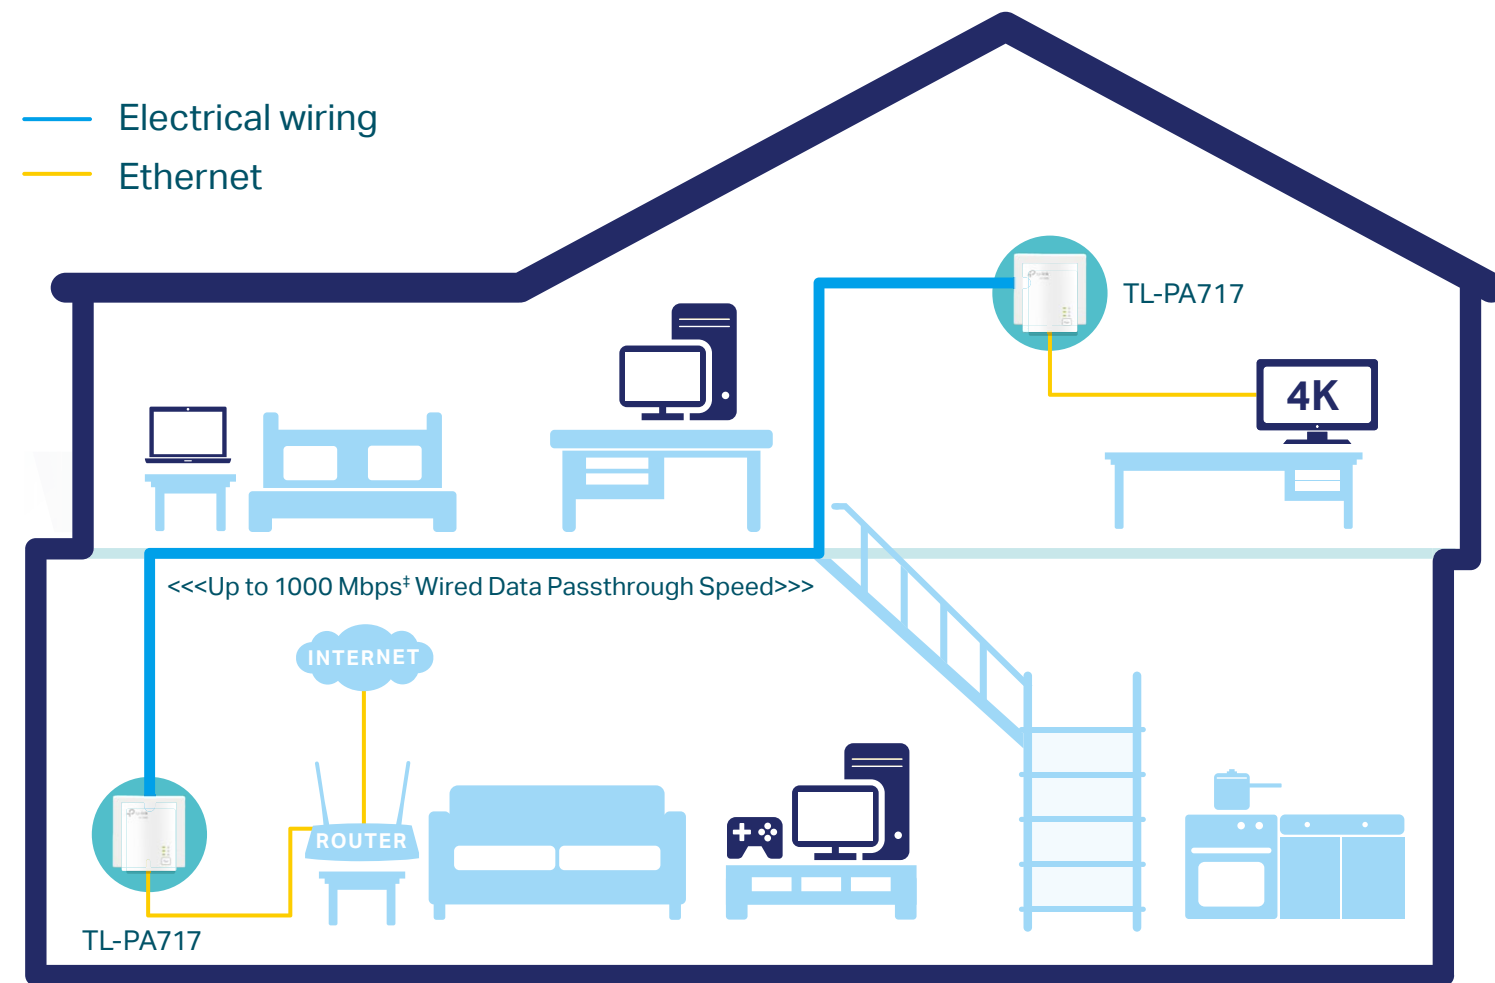

AV1000 Gigabit Powerline Starter Kit

Extend Reliable Gigabit Network Using Existing Electrical Wiring

TL-PA717 KIT

HomePlug AV2
1000Mbps

Compact Design

Power Saving

Plug and Play

Gigabit Ethernet

Highlights

Get Reliable Gigabit Network from Any Outlet

The AV1000 Gigabit Powerline Starter Kit brings internet to any area with a power outlet using your home's electrical wiring.

- No need for new wires or drilling
- Network passes through walls and floors

Plug and Play

Powerline adapters and extenders must be deployed in a set of two or more, and be connected to the same electrical circuit.

Highlights

HomePlug AV2 Standard Compliant

The HomePlug AV2 standard creates high-speed data transfer rates of up to 1000Mbps[†] to support all your online activities.

Compact Design

The ultra-compact design allows the adapter to be plugged into socket without blocking other sockets.

Features

Speed

- Ultra-fast Powerline Speed – HomePlug AV2 standard compliant, high-speed data transfer rate of up to 1000Mbps, ideal for Ultra HD streaming and online gaming
- Gigabit Ethernet for Reliable Connections– One Gigabit Ethernet port provides reliable high-speed wired connections for game consoles, smart TVs, STB and more.