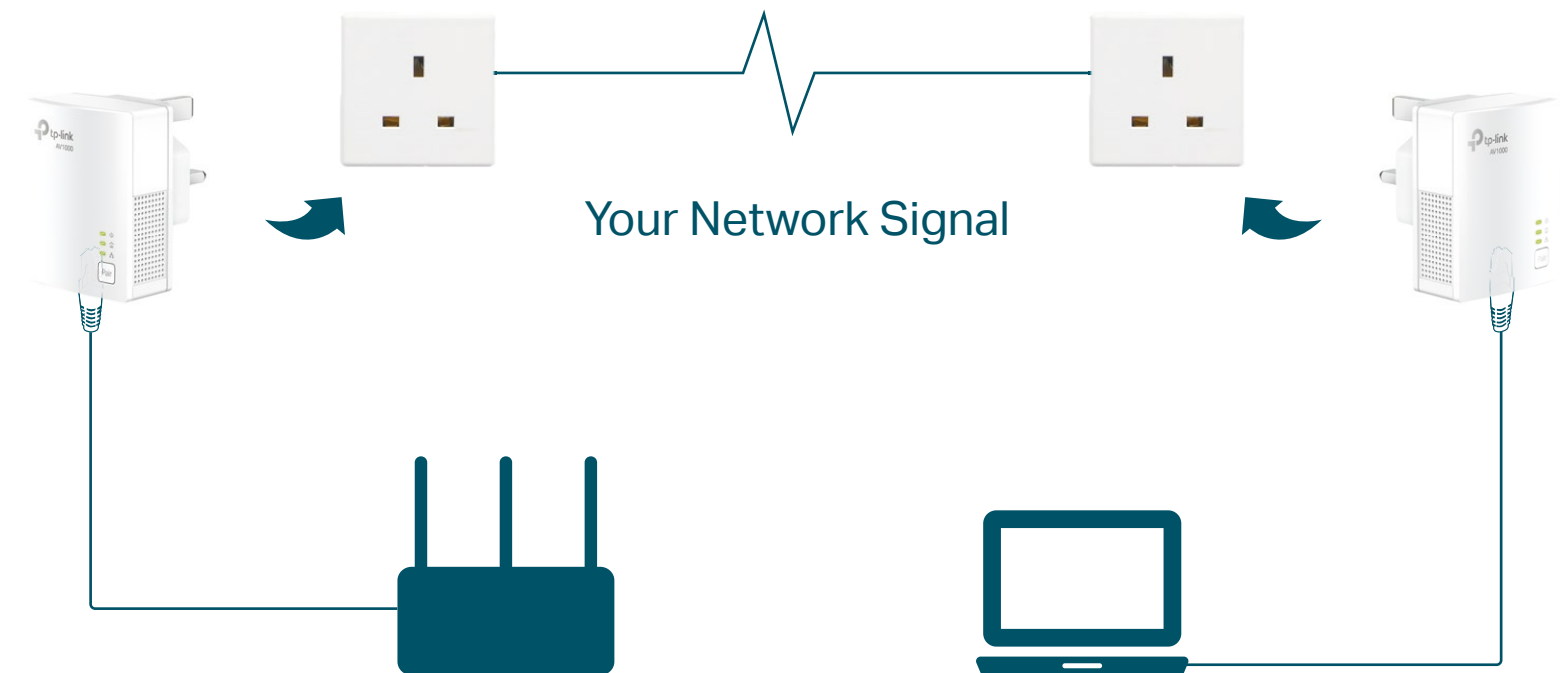

AV1000 Gigabit Powerline Starter Kit

Extend Reliable Gigabit Network Using Existing Electrical Wiring

TL-PA717 KIT

HomePlug AV2
1000Mbps

Compact Design

Power Saving

Plug and Play

Gigabit Ethernet

Highlights

Get Reliable Gigabit Network from Any Outlet

The AV1000 Gigabit Powerline Starter Kit brings internet to any area with a power outlet using your home's electrical wiring.

- No need for new wires or drilling
- Network passes through walls and floors

Plug and Play

Powerline adapters and extenders must be deployed in a set of two or more, and be connected to the same electrical circuit.

Highlights

HomePlug AV2 Standard Compliant

The HomePlug AV2 standard creates high-speed data transfer rates of up to 1000Mbps[†] to support all your online activities.

Compact Design

The ultra-compact design allows the adapter to be plugged into socket without blocking other sockets.

Features

Speed

- Ultra-fast Powerline Speed – HomePlug AV2 standard compliant, high-speed data transfer rate of up to 1000Mbps, ideal for Ultra HD streaming and online gaming
- Gigabit Ethernet for Reliable Connections– One Gigabit Ethernet port provides reliable high-speed wired connections for game consoles, smart TVs, STB and more.