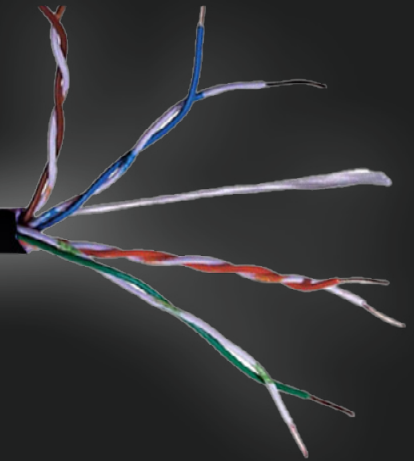

# CAT 5E UTP INSULATED CABLE DRUM (305m)

CODE: CAT5E-305-B

Connector	CAT 5E
Cable Length	305m (Drum)
Insulation	High Density Polyethylene
Construction	4 Twisted Cable Pairs
Colour Code	<b>Pair 1:</b> White / Blue-Blue / White <b>Pair 2:</b> White / Orange-Orange / White <b>Pair 3:</b> White / Green-Green / White <b>Pair 4:</b> White / Brown-Brown / White
Sheath	PE External (Black)
Overall Diameter	5.2mm $\pm$ 0.3mm
Minimum Bending Radius	20mm
Impedance	100MHz $\pm$ 15 $\Omega$
Certification	ISO11801