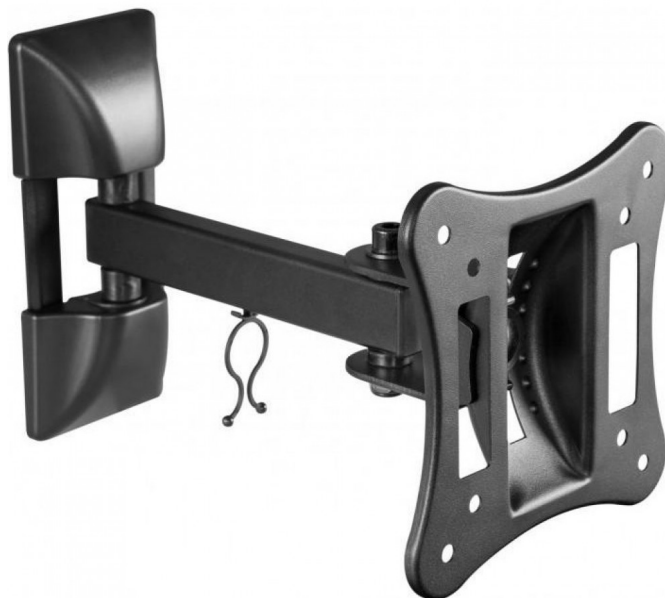

ST04123

Full Motion Single Arm TV Wall Mount - 13" to 27" Screen

Specifications	
Maximum Screen Size	From 13" to 27"
Bracket Type	Tilt & Swivel Mount
Maximum Load	15kg
VESA Standard	75x75,100x100
Swivel	±90°
Tilt	5° (up); 10° (down)
Mount Distance	82-216mm From Wall
Cable Organisation	Clips Built-In For Cable Protection & Organisation
Weight	0.785kg