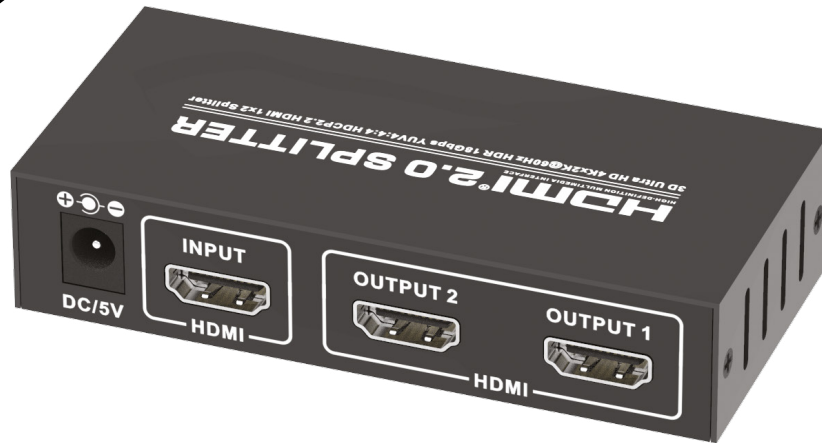

# Titus

A PURETECH Brand

## HDMI2.0 1x2 Splitter (Ultra HD@60Hz)

CODE: TD-SPLITTER1X2

### Specifications

HDMI Source Input Port	1
Display Device Output Port	2
Source Port Connector	19-Pin HDMI
Display Device Port Connector	19-Pin HDMI
HDCP Compliant	Yes
Single Link Range	4096x2160
Input Video Signal	0.5-1.0V
Input DDC Signal	5V
Deep Colour	48 Bit
HDMI Interface	HDMI 2.0
Bandwidth	Up to 600Mhz
Signal Speed	Up to 18Gbps
Input Cable Length	PS4 ≤10m; Blue DVD ≤10m
Output Cable Length	≤10m
Cable Standard	28AWG HDMI 2.0
Vertical Frequency Range	60Hz
Power Consumption (maximum)	2.5W
Working Voltage	DC 5V
Power Adaptor	5V 1A
Operation Temperature	0 to 70 °C
Dimensions	100mm x 48mm x 25mm
Net Weight	0.19kg