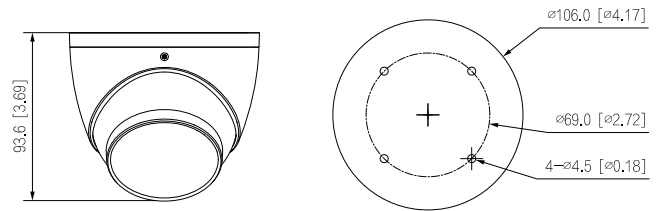

Accessories

Optional: