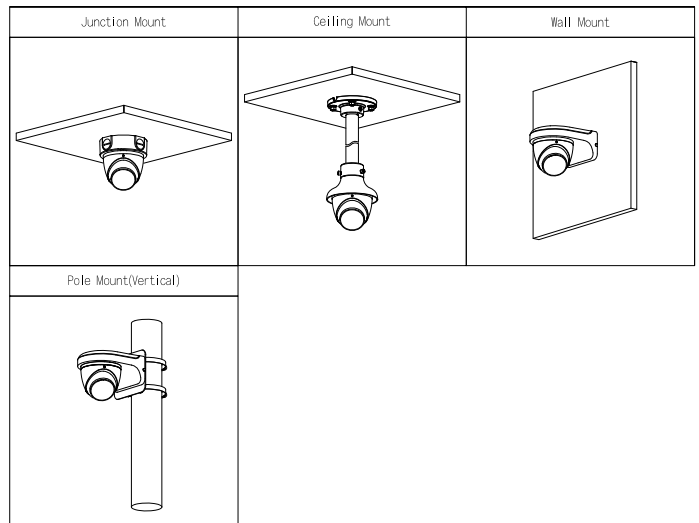

Ordering Information

Type	Part Number	Description
4K Camera	DH-HAC-HDW1809TP-A-LED	4K Full-Color HDCVI Eyeball Camera, PAL
	DH-HAC-HDW1809TN-A-LED	4K Full-Color HDCVI Eyeball Camera, NTSC
Accessories (Optional)	PFA130-E	Junction box
	PFB204W	Wall Mount Bracket
	PFA152-E	Pole Mount Bracket
	PFA106	Adapter Plate of Mini Dome & Eyeball Camera
	PFB220C	Ceiling Mount Bracket of Mini Dome & Eyeball Camera
	PFM800-4K	Passive HDCVI Balun
	PFM321D	12V 1A Power Adapter
	PFM904	Integrated Mount Tester