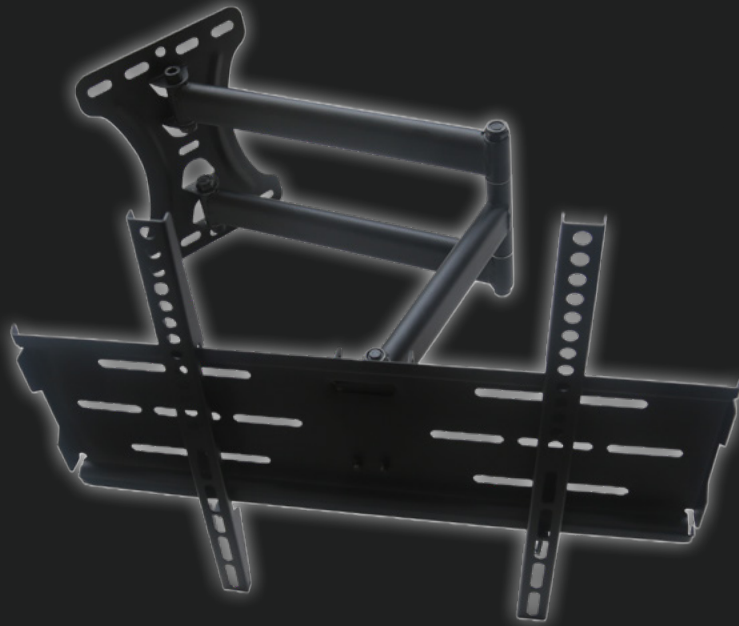

# TILT & SWIVEL MONITOR BRACKET (32" to 65")

# Titus

CODE: TITUS-TV003

Screen Size	32" to 65"
Tilt Adjustment	-8° to +8°
Swivel Adjustment	-90° to +90°
Loading Capacity	Up to 40kg (88lbs)
VESA Standard	400mm x 400mm
Net Weight	3.6kg