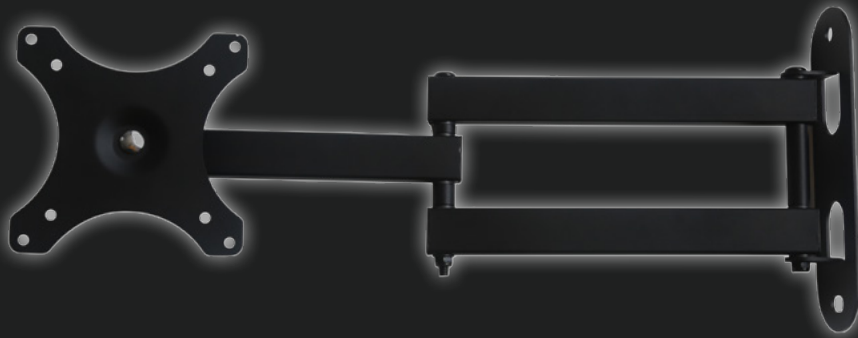

TILT, SWIVEL, ROTATE MONITOR BRACKET (10" to 27")

Titus

CODE: TITUS-TV019

Screen Size	10" to 27"
Tilt Adjustment	-15° to +15°
Swivel Adjustment	-90° to +90°
Rotation Adjustment	360°
Loading Capacity	Up to 5kg (11lbs)
VESA Standard	75mm x 75mm / 100mm x 100mm
Net Weight	0.7kg