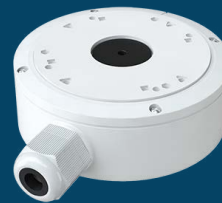

Dual-Illumination Red/Blue Light & Siren AI Turret Camera

CODE: TURVIP4MPS2-AD2-FW

Fixed Lens

Full-Colour on Detection

People & Vehicle Detection

2-Way Audio (Mic & Speaker)

Camera

Image Sensor	1/3" CMOS
Video Compression	H.265+ / H.265 / H.264+ / H.264
Resolution	4MP, 2K, 3MP, 2MP (1 to 25fps)
Minimum Illumination	0.003 lux at F1.6 (AGC on); 0 lux with LED
Light Range	IR Range: 40m White Light Range: 40m
Lens	2.8mm
Field of View	Horizontal: 96° Vertical: 54.5° Diagonal: 113°
Focus	Fixed
Image Correction	BLC, HLC, WDR, Defog, Digital NR
S/N Ratio	≥50dB
Detect	59.66m (195.73ft.)
Observe	23.86m (78.28ft.)
Recognise	11.93m (39.14ft.)
Identify	5.96m (19.55ft.)

Dual-Illumination Red/Blue Light & Siren AI Turret Camera

CODE: TURVIP4MPS2-AD2-FW

IP

4MP

Functions (continued)

Interface Protocol	ONVIF
Alarm Events	Video Motion Detection, Sensor Alarm, SD Card Error, SD Card Full, IP Address Conflict, Cable Issues
AI Events	Line Crossing Detection, Region Intrusion Detection (People & Vehicle), Video Abnormality, Face Detection & Capture, Heat Map, Abandoned/Missing Object Detection
Active Deterrent	Sound & Light Warning
Additional Functions	Watermark, Video Mask, Heartbeat, Corridor Mode, Image Distortion Correction
Security	Video encryption, HTTPs encryption, Configuration encryption, Illegal login lock, IP address filtering, 802.1x authentication, Basic and digest authentication for HTTP/HTTPS

Compatible Accessories

Cable Management Ring
CODE: VIP-RING-04-WH

Cable Management Ring
CODE: VIP-RING-06-WH

Parameters & Dimensions

Power Supply	DC12V / PoE
PoE	IEEE802.3af
Power Consumption	< 12W
Operating Environment	Temperature: -30°C to +60°C; Humidity: Less than 95% (non-condensing)
Storage Environment	Temperature: -30°C to +65°C; Humidity: Less than 95% (non-condensing)
Dimensions	Ø111.5mm x 99.6mm
Weight	0.64kg
Installation	Ceiling or wall mounted
Protection Grade	IP66
Certificate	UKCA, CE, FCC, PSTI 2023, RoHS, WEEE, REACH (EC1907/2006)