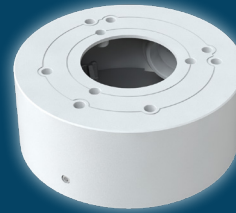

Compatible Accessories

Cable Management Ring
CODE: VIP-RING-03-WH