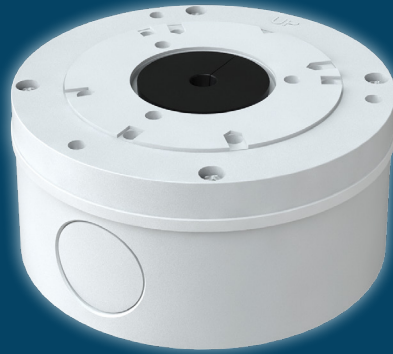

Cable Junction Box (White)

CODE: VIP-RING-01-WH

Material	Aluminium Alloy
Colour	White
Load Bearing	The wall must be able to withstand at least 3x the weight of the camera and junction box <i>(Refer to Weight on this data sheet and the camera data sheet)</i>
Operating Environment	Temperature: -40°C to +60°C; Humidity: 10% to 90%

IP Rating	IP65
Inlets	Bottom & Side
Dimensions	Ø96mm x 38.8mm
Weight	0.135kg

Ask us for a full breakdown of compatible cameras